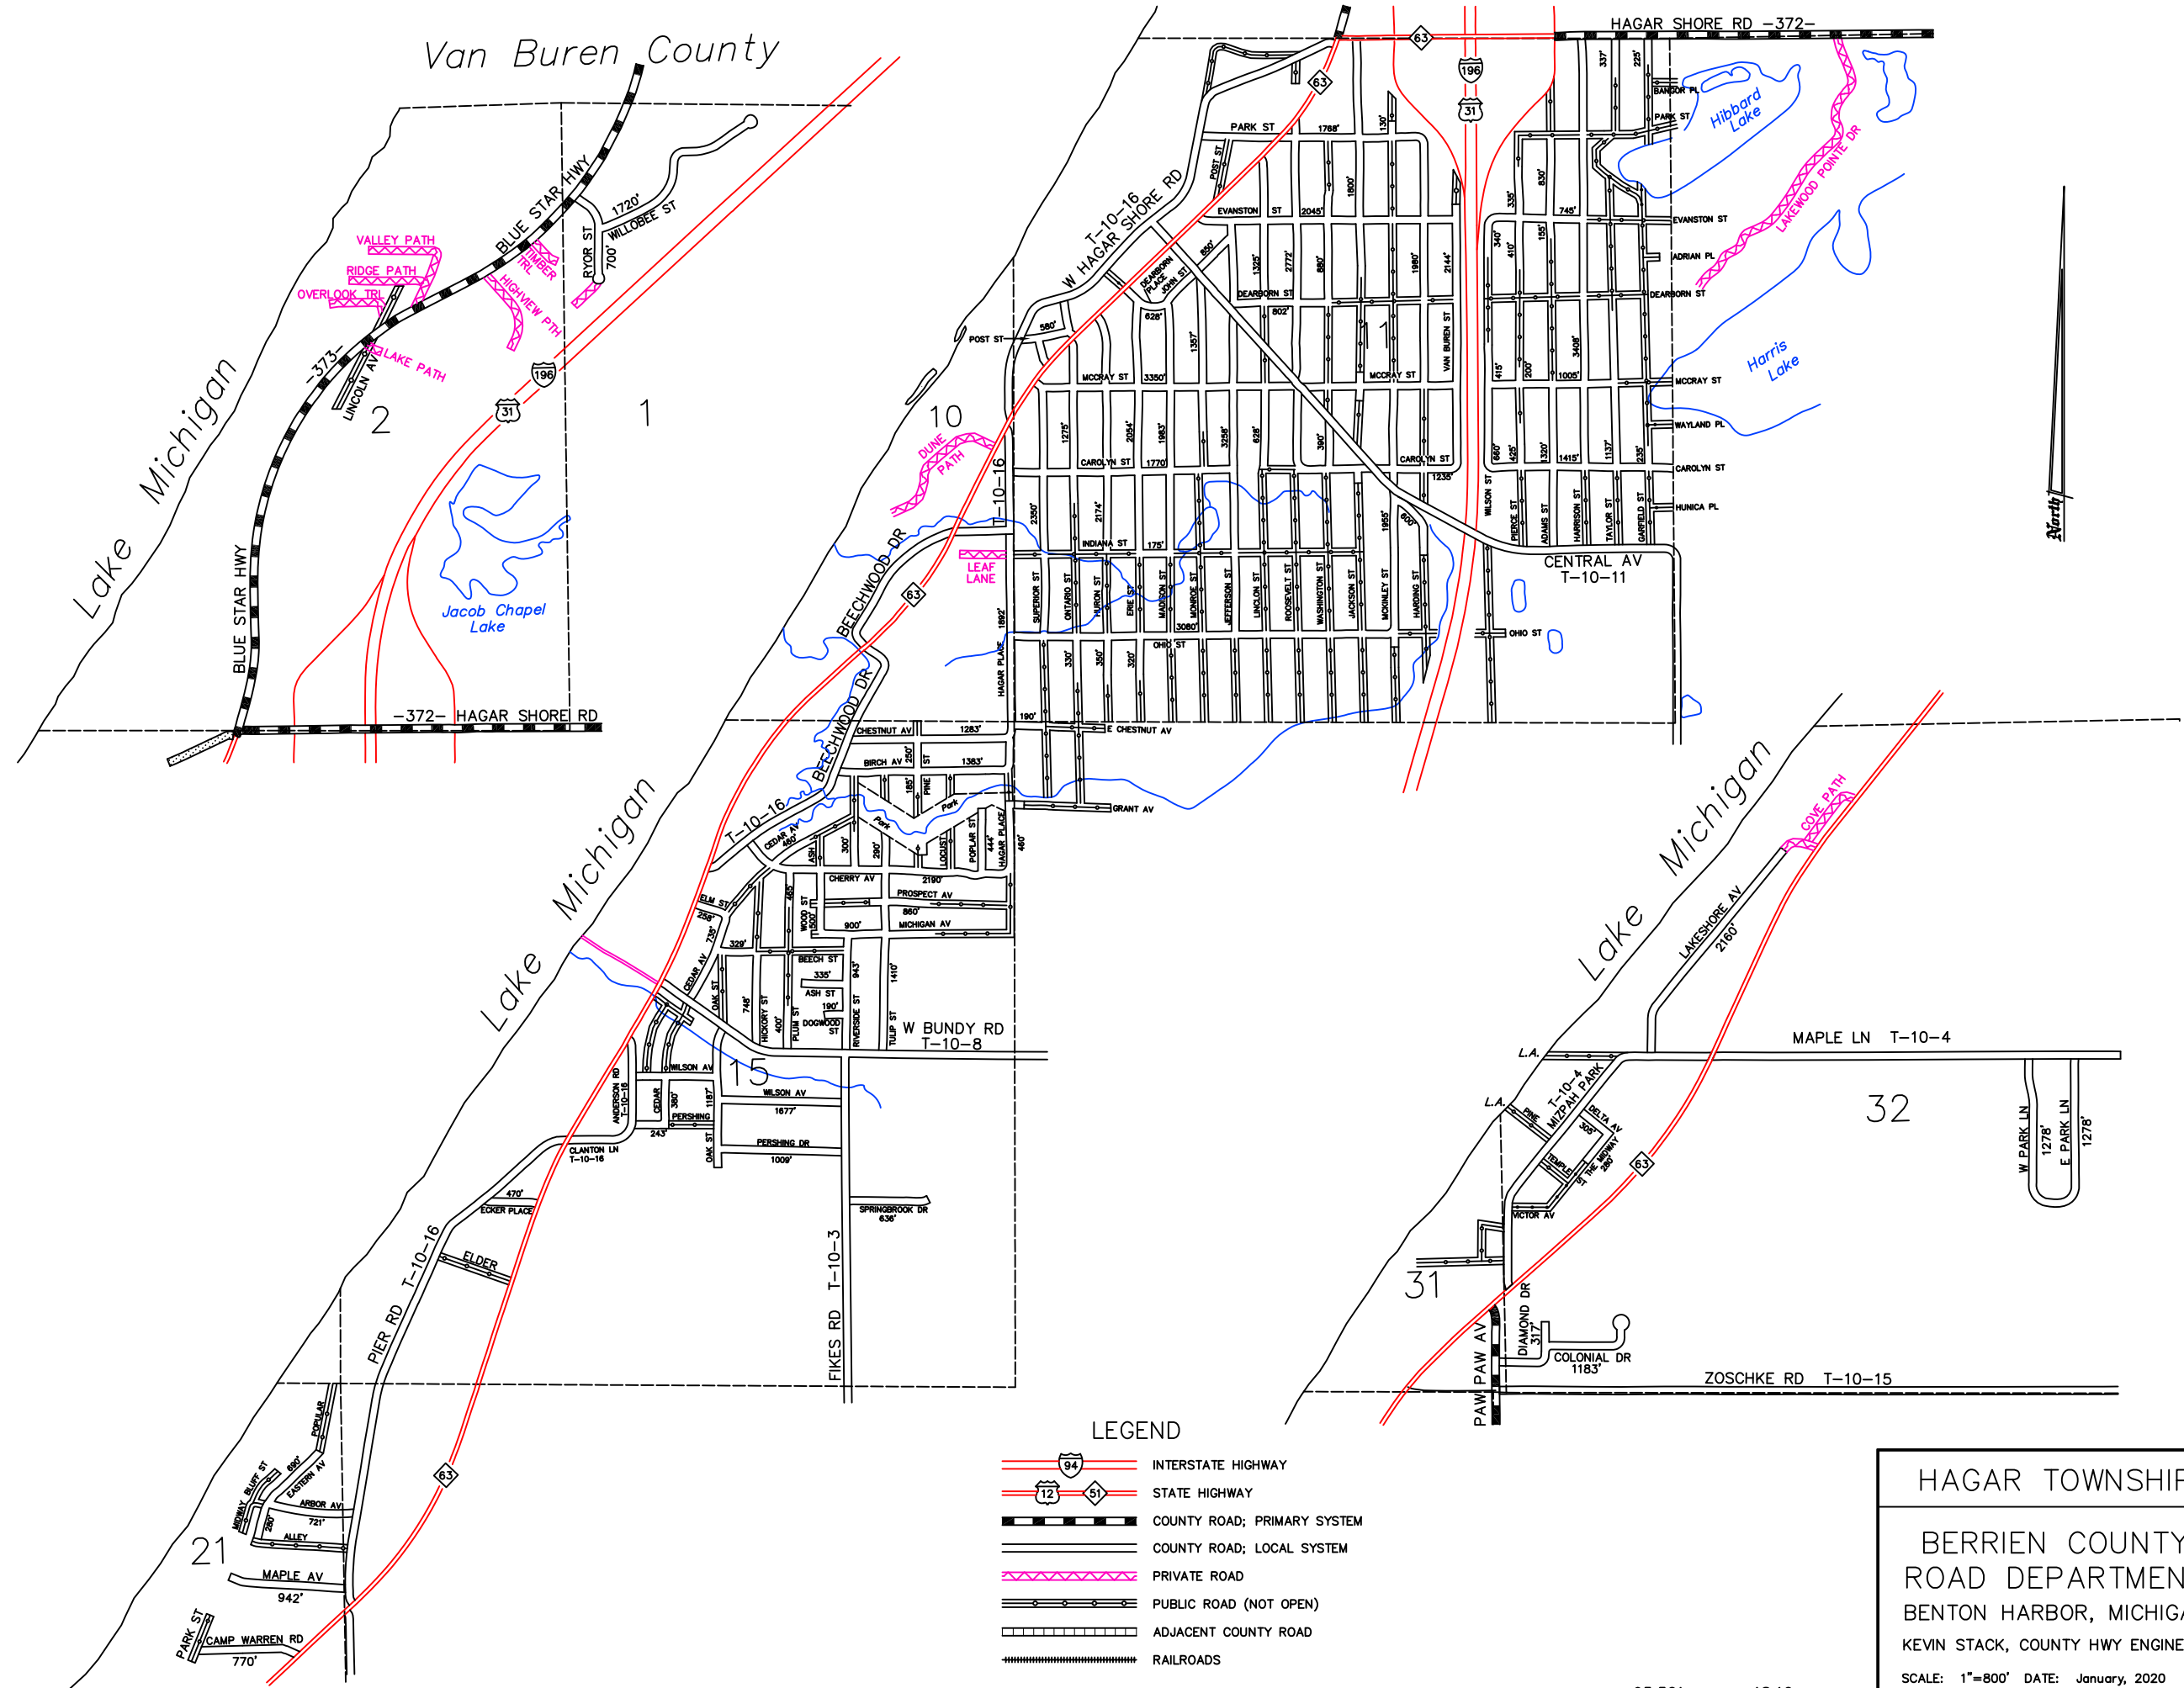

Van Buren County

LEGEND

- INTERSTATE HIGHWAY
- STATE HIGHWAY
- COUNTY ROAD; PRIMARY SYSTEM
- COUNTY ROAD; LOCAL SYSTEM
- PRIVATE ROAD
- PUBLIC ROAD (NOT OPEN)
- ADJACENT COUNTY ROAD
- RAILROADS

LOCAL ROAD SYSTEM TOTAL FEET 95,561 EQUALS 18.10 MILES

HAGAR TOWNSHIP

BERRIEN COUNTY
ROAD DEPARTMENT
BENTON HARBOR, MICHIGAN
KEVIN STACK, COUNTY HWY ENGINEER

SCALE: 1"=800' DATE: January, 2020

No. 10 A