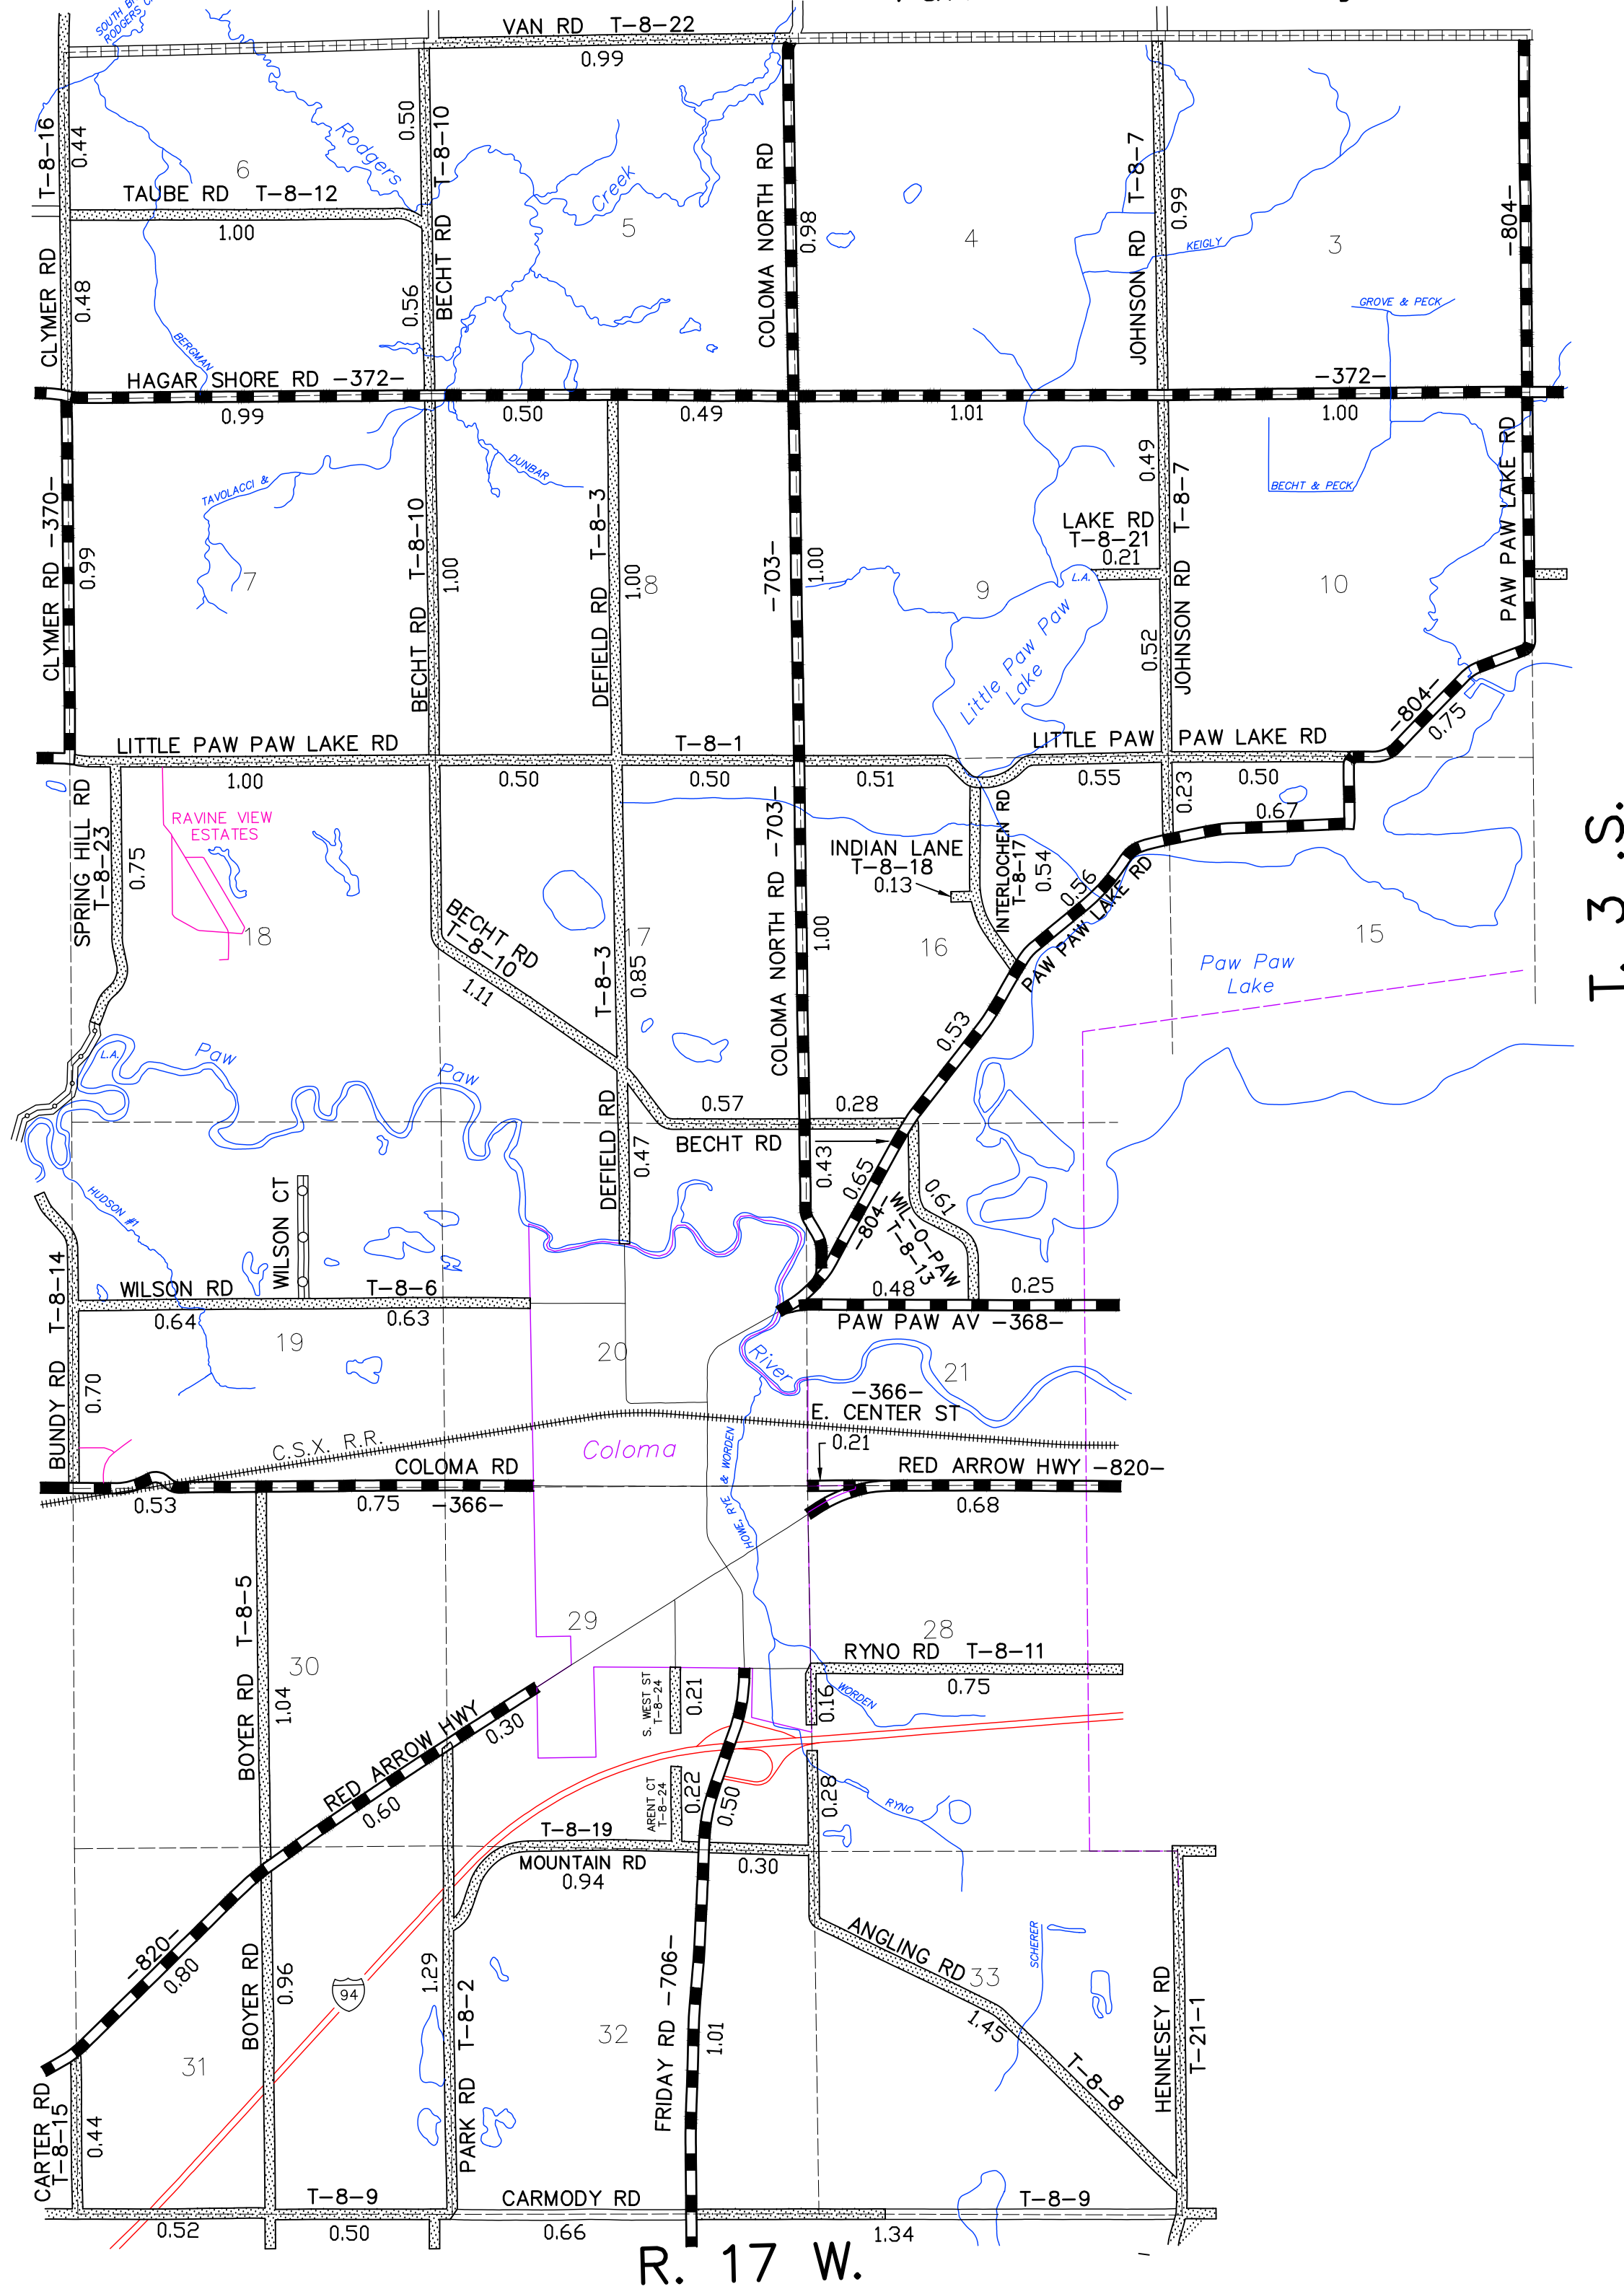

# Van Buren County

T. 3 S.

## LEGEND

- INTERSTATE HIGHWAY
- STATE HIGHWAY
- COUNTY ROAD; PRIMARY SYSTEM (PAVED)
- COUNTY ROAD; LOCAL SYSTEM (PAVED)
- COUNTY ROAD; LOCAL SYSTEM (UNPAVED)
- PRIVATE ROAD
- PUBLIC ROAD (NOT OPEN)
- ADJACENT COUNTY ROAD
- RAILROADS

PRIMARY ROAD SYSTEM IS 17.66 MILES  
 LOCAL ROAD SYSTEM IS 30.31 MILES

## COLOMA TOWNSHIP