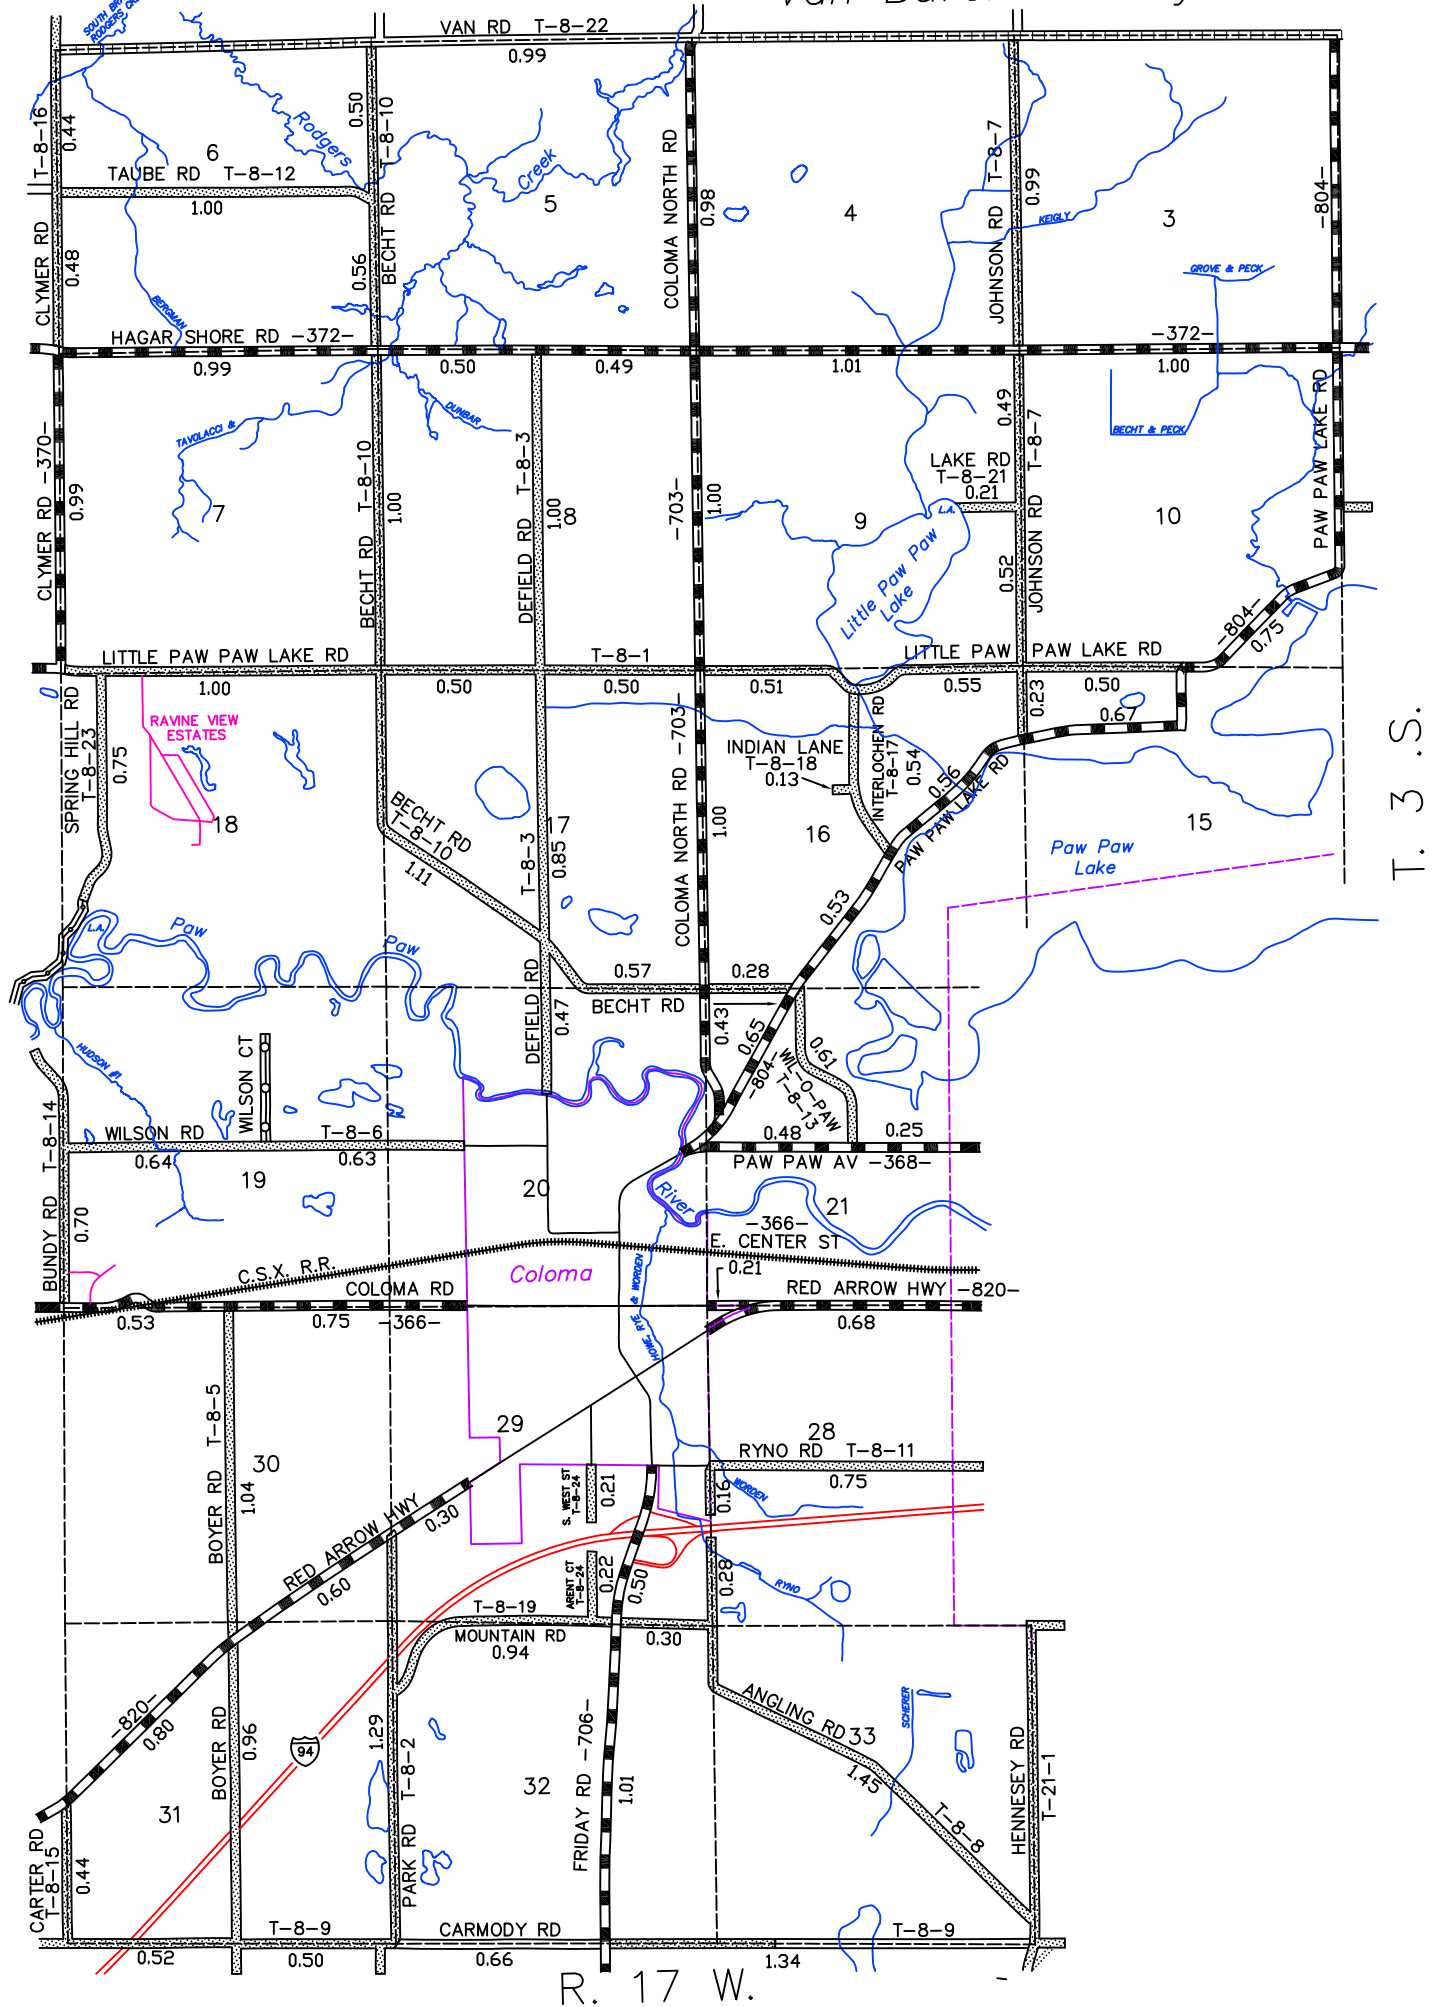

Van Buren County

LEGEND

- INTERSTATE HIGHWAY
- STATE HIGHWAY
- COUNTY ROAD; PRIMARY SYSTEM (PAVED)
- COUNTY ROAD; LOCAL SYSTEM (PAVED)
- COUNTY ROAD; LOCAL SYSTEM (UNPAVED)
- PRIVATE ROAD
- PUBLIC ROAD (NOT OPEN)
- ADJACENT COUNTY ROAD
- RAILROADS

PRIMARY ROAD SYSTEM IS 17.66 MILES
 LOCAL ROAD SYSTEM IS 30.31 MILES

COLOMA TOWNSHIP

BERRIEN COUNTY
 ROAD DEPARTMENT
 BENTON HARBOR, MICHIGAN
 KEVIN STACK, COUNTY HWY ENGINEER

SCALE: 1"=2000' DATE: January, 2020
 No. 8